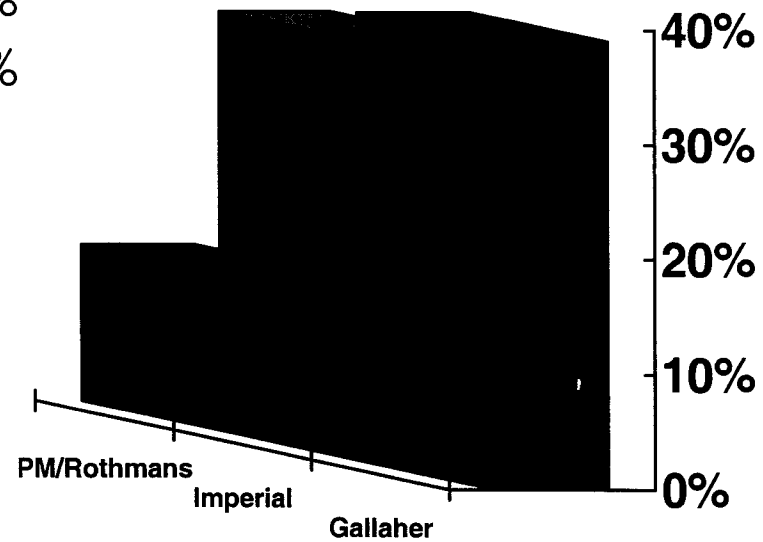

- Launched
- Premium price
 - Lights
 - Ultra Lights
 - £2.92
 - £2.92
- Light strength
 - Lights
 - Ultra Light strength
 - 12 mg Tar
 - 1 mg Tar
 - 0.6 mg Nicotine
 - 0.1 mg Nicotine

Brand Ownership

Gallagher Organogram

UK Players

■ Gallaher	38.7%
■ Imperial	38.0%
■ PM/Rothmans	13.4%
■ Reynolds	2.5%
■ Own labels	6.9%

- Benson and Hedges
 - Special Filter
 - 10s
 - Lights
 - Ultra Lights
 - 100s
 - Superkings
 - 10s
 - lights
 - lights 100s
- Silk Cut
 - House
 - King Size
 - 10s
 - Extra Mild
 - 10s
 - Ultra Mild
 - 10s
 - 100s
- Silk Cut cont....
 - Extra mild 100s
 - Ultra 100s
- Berkeley
 - Superkings
 - 10s
 - lights
 - 10s
 - Ultra Lights
 - Menthol
 - 10s
 - King Size
- Club
 - King Size
 - 10s
- Mayfair
 - King Size
 - Lights