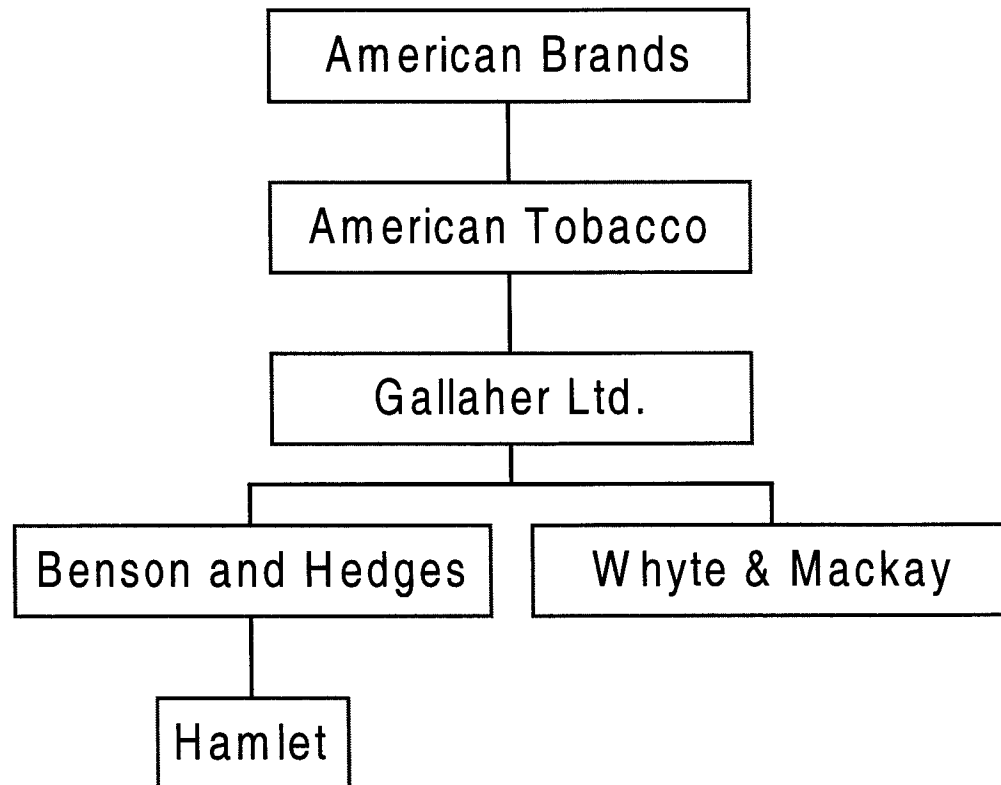

- Launched
- Premium price
 - Lights
 - Ultra Lights
 - £2.92
 - £2.92
- Light strength
 - Lights
 - Ultra Light strength
 - 12 mg Tar
 - 1 mg Tar
 - 0.6 mg Nicotine
 - 0.1 mg Nicotine

Brand Ownership

Gallagher Organogram

UK Players

■ Gallaher	38.7%
■ Imperial	38.0%
■ PM/Rothmans	13.4%
■ Reynolds	2.5%
■ Own labels	6.9%

- Benson and Hedges
 - Special Filter
 - 10s
 - Lights
 - Ultra Lights
 - 100s
 - Superkings
 - 10s
 - lights
 - lights 100s
- Silk Cut
 - House
 - King Size
 - 10s
 - Extra Mild
 - 10s
 - Ultra Mild
 - 10s
 - 100s
- Silk Cut cont....
 - Extra mild 100s
 - Ultra 100s
- Berkeley
 - Superkings
 - 10s
 - lights
 - 10s
 - Ultra Lights
 - Menthol
 - 10s
 - King Size
- Club
 - King Size
 - 10s
- Mayfair
 - King Size
 - Lights