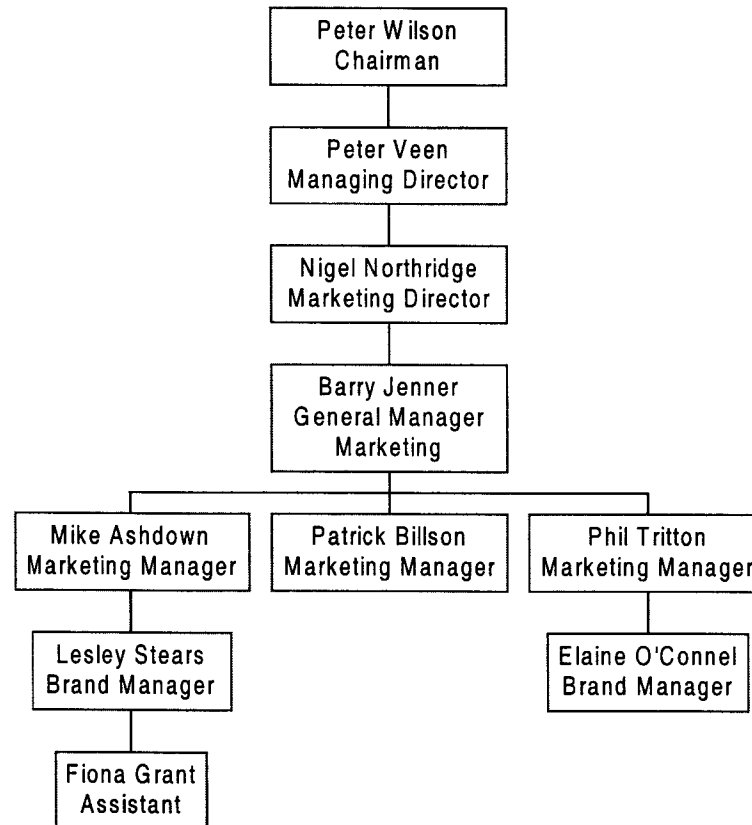

UK Players

■ Gallaher	38.7%
■ Imperial	38.0%
■ PM/Rothmans	13.4%
■ Reynolds	2.5%
■ Own labels	6.9%

- Benson and Hedges
 - Special Filter
 - 10s
 - Lights
 - Ultra Lights
 - 100s
 - Superkings
 - 10s
 - lights
 - lights 100s
- Silk Cut
 - House
 - King Size
 - 10s
 - Extra Mild
 - 10s
 - Ultra Mild
 - 10s
 - 100s
- Silk Cut cont....
 - Extra mild 100s
 - Ultra 100s
- Berkeley
 - Superkings
 - 10s
 - lights
 - 10s
 - Ultra Lights
 - Menthol
 - 10s
 - King Size
- Club
 - King Size
 - 10s
- Mayfair
 - King Size
 - Lights