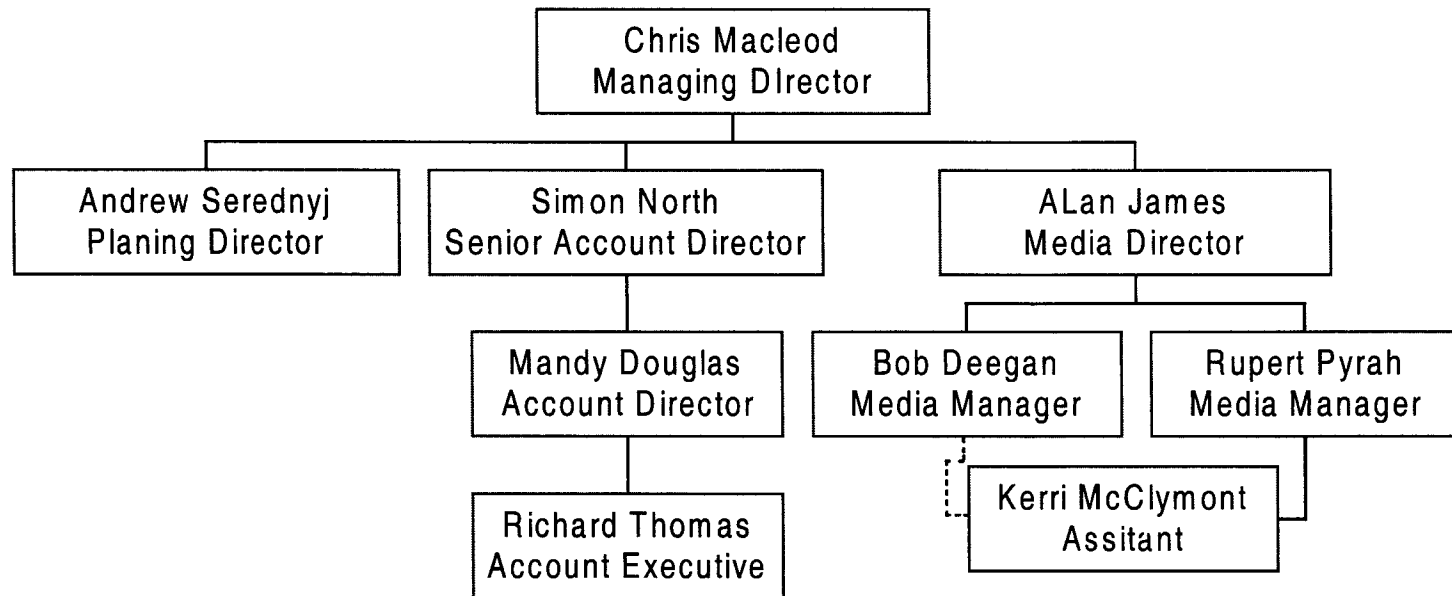

CDP Account Team